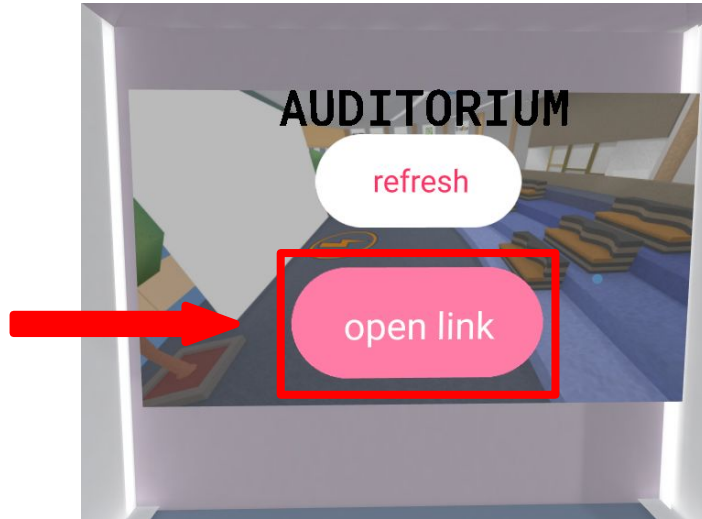

Entering Other Rooms (PC)

Quick Guide

1. Move to the designated 'portals', they are indicated by lines on the floor and/or signs

2. Move your cursor over the image of the destination, two options should appear:

- a. “Refresh”, and
- b. “Open Link”

3. Press “Open Link”

4. This will open a new tab in your browser

5. Once the new tab has begun to load you may close the old tab

6. Follow the instructions to login to this room (see the appropriate display)